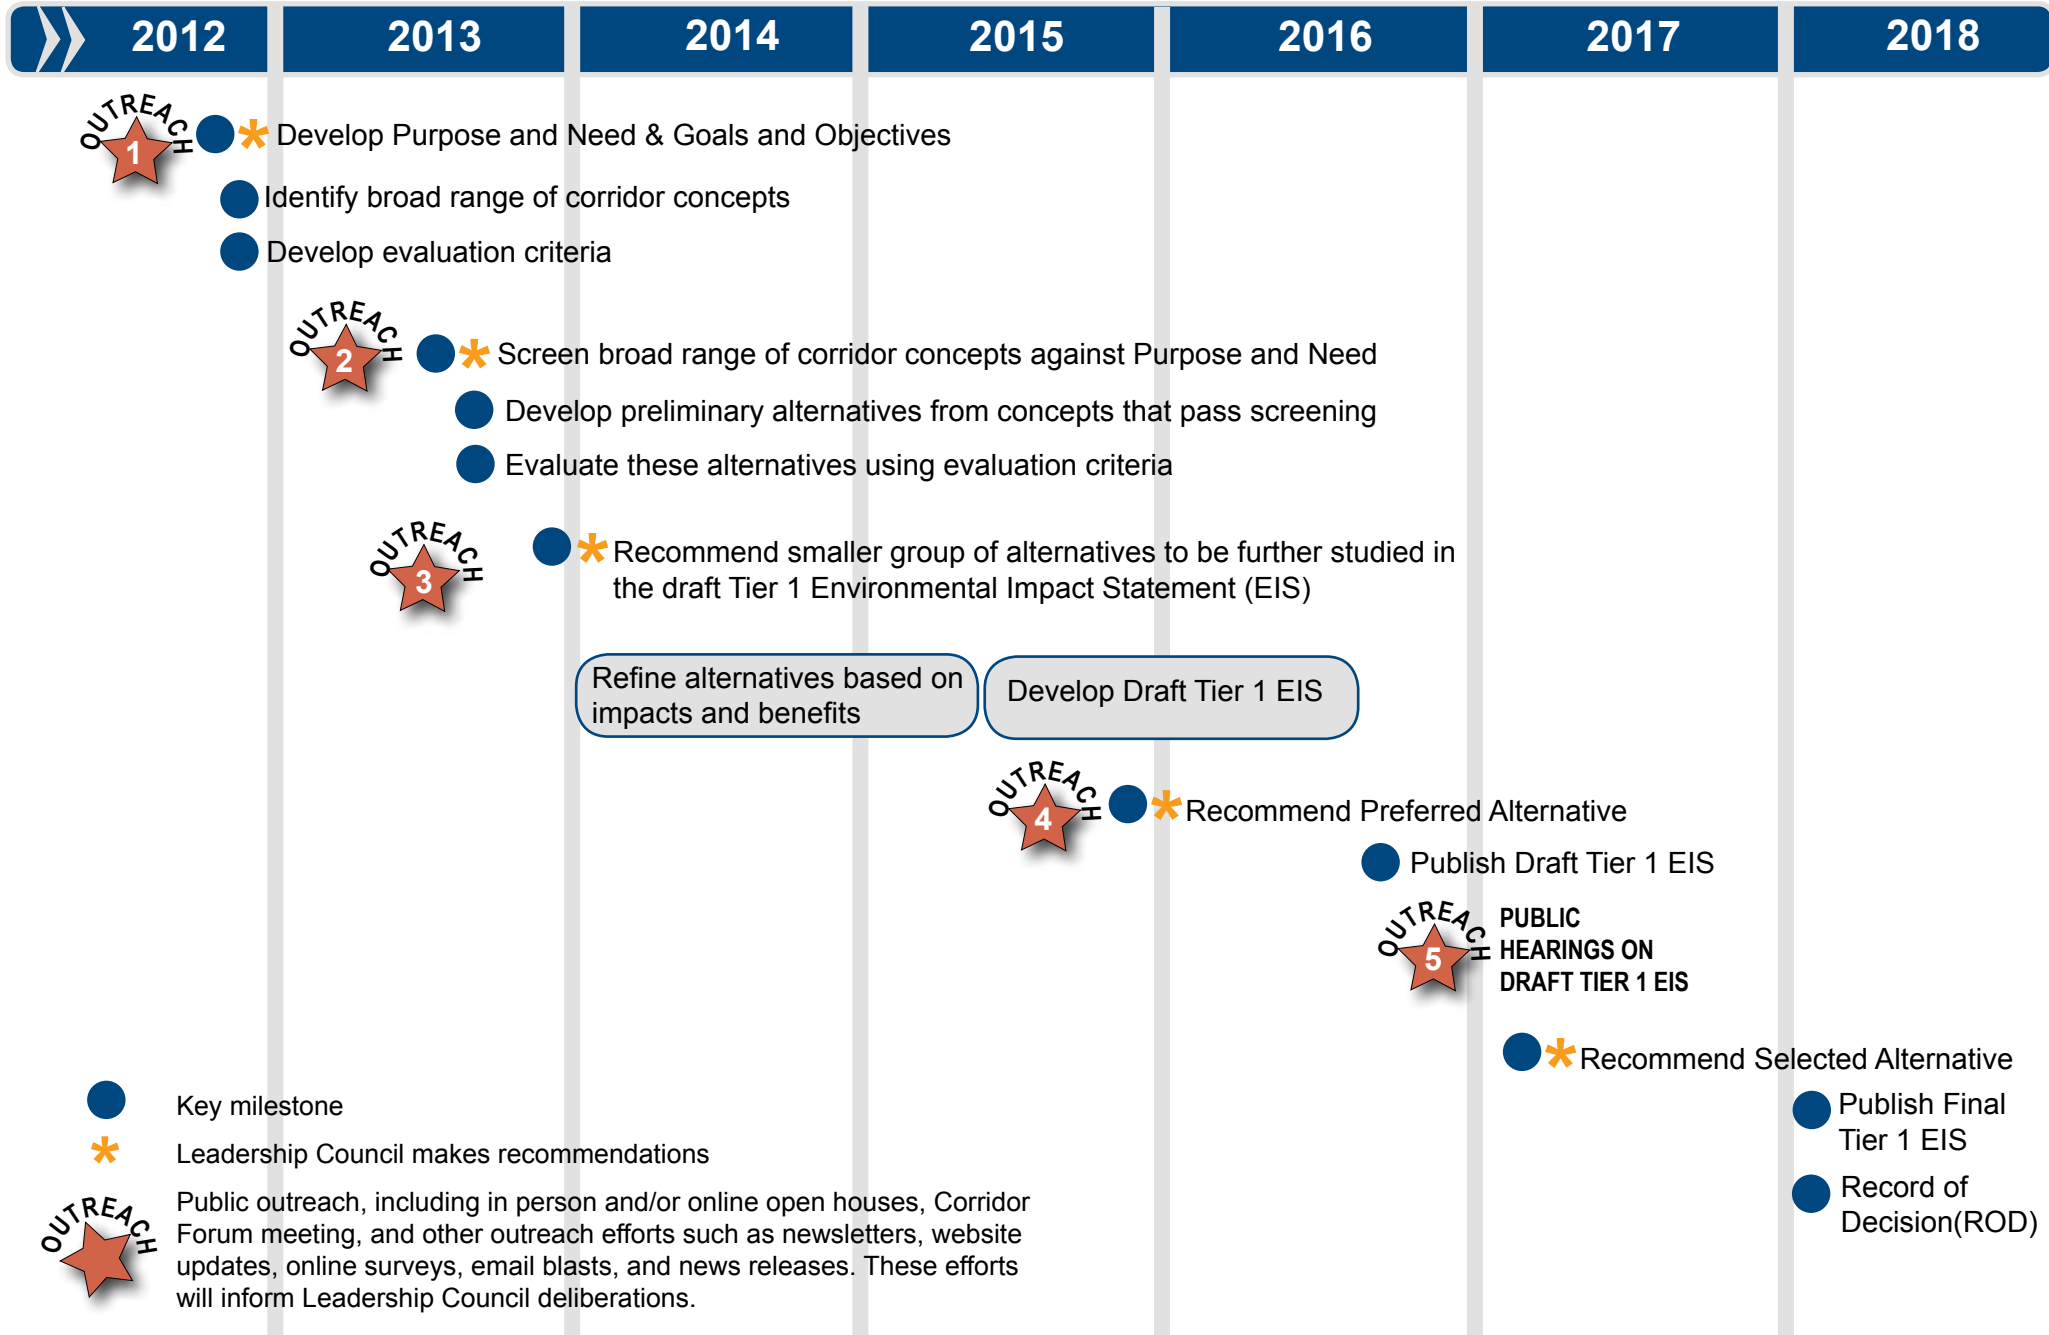

Oregon Passenger Rail Eugene - Portland

CHOOSING A PATH FORWARD

Anticipated Study Schedule

www.OregonPassengerRail.org

● Key milestone

* Leadership Council makes recommendations

OUTREACH
Public outreach, including in person and/or online open houses, Corridor Forum meeting, and other outreach efforts such as newsletters, website updates, online surveys, email blasts, and news releases. These efforts will inform Leadership Council deliberations.